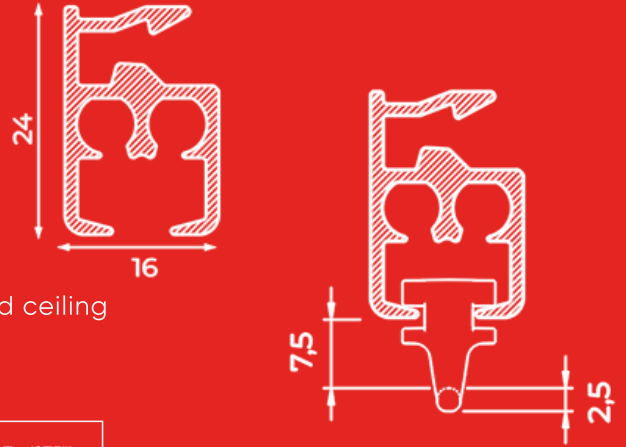

Other RAL colours and coatings on request.
High quality, hard-wearing coating, colourfast,
UV-resistant.

natural
anodized

RAL 9010
white

Profile specifications

Aluminum profile:

Dimensions (H x W): 24x16mm (1x3/4")

Weight: 345g/m

Mounting: wall and ceiling (brackets every 50cm (20"))

Surface: stone, wood, plaster, and false ceiling

Brackets: ceiling supports, wall supports, brackets, and ceiling studs

Colors and lengths available:

	RAL	4m(157")	5m(196")	6m(236")	7m(275")
White	9010			✓	✓
Natural				✓	

Bending:

Single return: less than 20cm(8") radius

Curved: more than 100cm(40") radius

Mounting

Ceiling mounting with 5350 bracket

Wall mounting with 5351 bracket