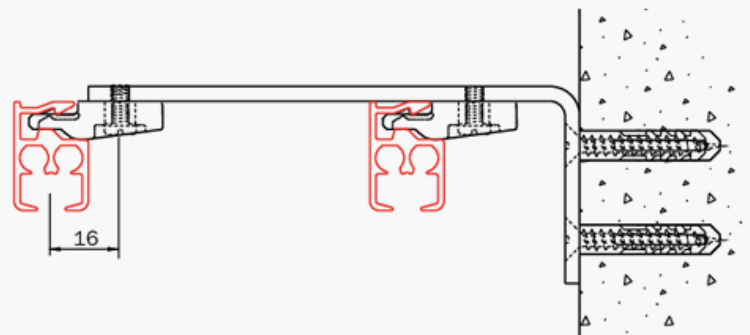

Wall mounting with 2015 bracket