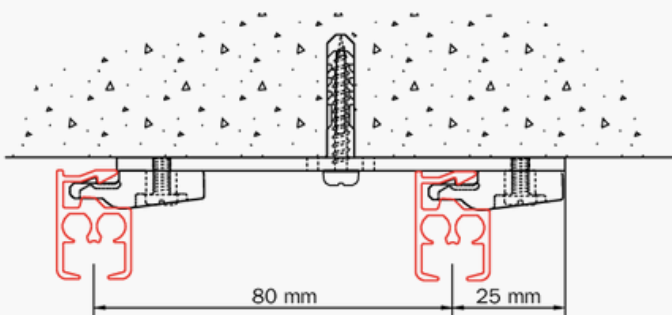

- **Compatible with sheers, lightweight to medium-heavy curtains.**
- **The track can be fixed to the ceiling or wall using dedicated brackets.**

- **The aluminum track can easily be bent to different radiuses and to any radius larger than 100cm (40"). Due to its symmetrical shape this can be done in both horizontal directions**
- **The track is compatible with Flow gliders, or standard pinch-pleat carriers.**
- **Silent and smooth running, around bends.**

Weight: 345g/m

Mounting: wall and ceiling (brackets every 50cm (20"))

Surface: stone, wood, plaster, and false ceiling

Brackets: ceiling supports, wall supports, brackets, and ceiling studs

Colors and lengths available:

	RAL	4m(157")	5m(196")	6m(236")	7m(275")
White	9010			✓	✓
Natural				✓	

Bending:

Single return: less than 20cm(8") radius

Curved: more than 100cm(40") radius

Mounting

Ceiling mounting with 5350 bracket

Wall mounting with 5351 bracket