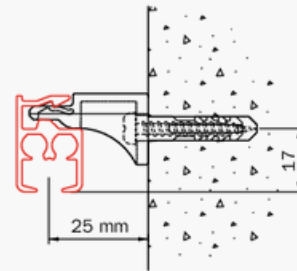

Weight: 345g/m

Mounting: wall and ceiling (brackets every 50cm (20"))

Surface: stone, wood, plaster, and false ceiling

Brackets: ceiling supports, wall supports, brackets, and ceiling studs

Colors and lengths available:

	RAL	4m(157")	5m(196")	6m(236")	7m(275")
White	9010			✓	✓
Natural				✓	

Bending:

Single return: less than 20cm(8") radius

Curved: more than 100cm(40") radius

Mounting

Ceiling mounting with 5350 bracket

Wall mounting with 5351 bracket