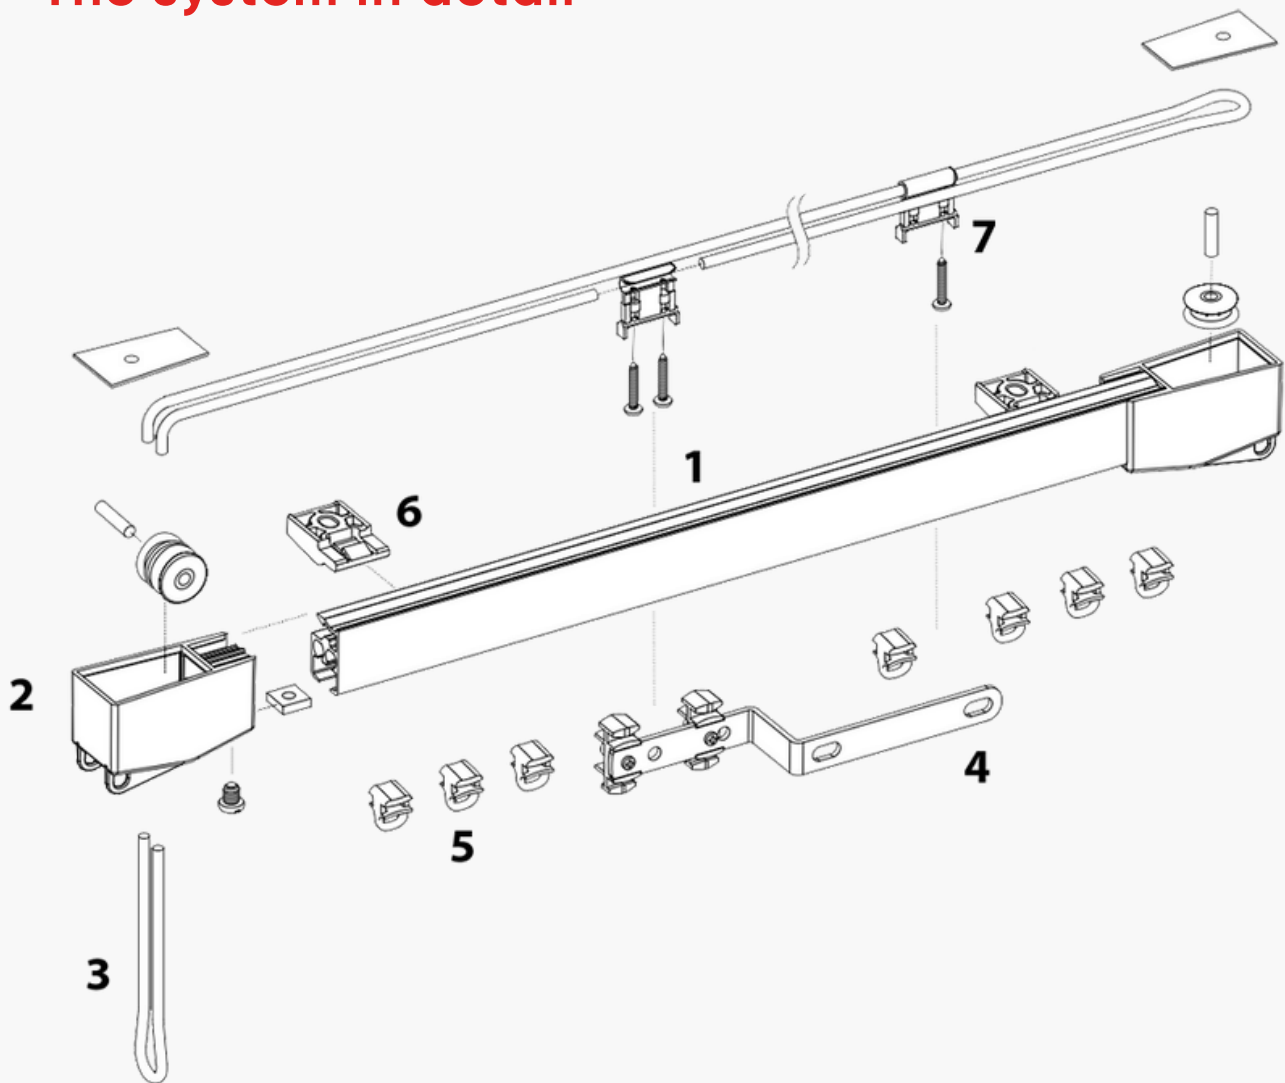

GOELST®

Cord-Operation Track

5300

for light to semi heavy curtains

Stable rail with a slim design

5300

Cord control

The 5300 track, designed in aluminum, combines finesse and stability. Curtains glide silently thanks to a draw cord located at the end of the track. Its installation is easy, offering various mounting options, on the wall or ceiling. Highly appreciated, this track is available in white and natural metallic aluminum, accompanied by matching components.

- **Compatible with sheers, lightweight to medium-heavy curtains.**
- **The track can be fixed to the ceiling or wall using dedicated brackets.**

- **The aluminum track can easily be bent to different radiuses and to any radius larger than 100cm (40"). Due to its symmetrical shape this can be done in both horizontal directions**
- **The track is compatible with Flow gliders, or standard pinch-pleat carriers.**
- **Silent and smooth running, around bends.**

	RAL	4m(157")	5m(196")	6m(236")	7m(275")
White	9010			✓	✓
Natural				✓	

Bending:

Single return: less than 20cm(8") radius

Curved: more than 100cm(40") radius

Mounting

Ceiling mounting with 5350 bracket

Wall mounting with 5351 bracket

Double mounting with 2216 and 5350 brackets

Wall mounting with 2015 bracket

The system in detail

1. Profile 5300
2. Pulley 5371-1000
3. Drawstring 1210-3.5
4. Carrier with overlap 4074-1000
5. Gliders 4010
6. Ceiling support 5350
7. Conductor 5074