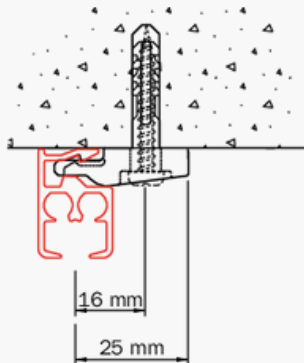

Other RAL colours and coatings on request.
High quality, hard-wearing coating, colourfast,
UV-resistant.

natural
anodized

RAL 9010
white

Profile specifications

Aluminum profile:

Dimensions (H x W): 24x16mm (1x3/4")

Weight: 345g/m

Mounting: wall and ceiling (brackets every 50cm (20"))

Surface: stone, wood, plaster, and false ceiling

Brackets: ceiling supports, wall supports, brackets, and ceiling studs

Colors and lengths available:

	RAL	4m(157")	5m(196")	6m(236")	7m(275")
White	9010			✓	✓
Natural				✓	

Bending:

Single return: less than 20cm(8") radius

Curved: more than 100cm(40") radius

Mounting

Ceiling mounting with 5350 bracket

Wall mounting with 5351 bracket